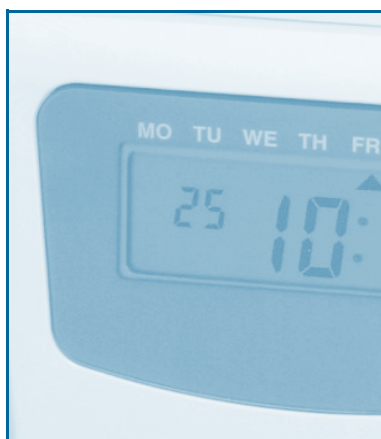

**AMANO**<sup>®</sup>

**BX1600**  
**BX1600**  
**BX1600**

***BX1600 – Time recorder***

*Fully electronic time recorder, lockable, strong synthetic covering, easy to use and program, compact construction.*

***Main features:***

*Irregular print mark and automatic column shift.*

## Features

- fully electronic time recorder with large, easy-to-read digital clock face
- ergonomically shaped slot for timecards with anti-dust lid
- silent time adjustment
- Quartz clock with an accuracy of  $\pm 3$  sec/week
- Soundless matrix printer
- Automatic time card feeding capability
- Maintenance of program data during power failure
- Calendar with automatic date adjustment
- automatic adjustment for daylight saving time
- programmable day switch
- programmable IN/OUT printing position
- can print up to 6 columns
- hour in small print for first printing after time change (to indicate unauthorized time changes)
- printing irregular mark in predefined zone
- printing selection: AM/PM or 0-23 hour, regular minute, 1/100, 1/10 or 1/20 hour
- AMANO timecard size 86mm
- detection for both sides of the card
- preprogrammed basic functions
- delivery including black ribbon
- wall mounting or installation on table

Height:  
224mm

Width: 190mm

Depth:  
104mm