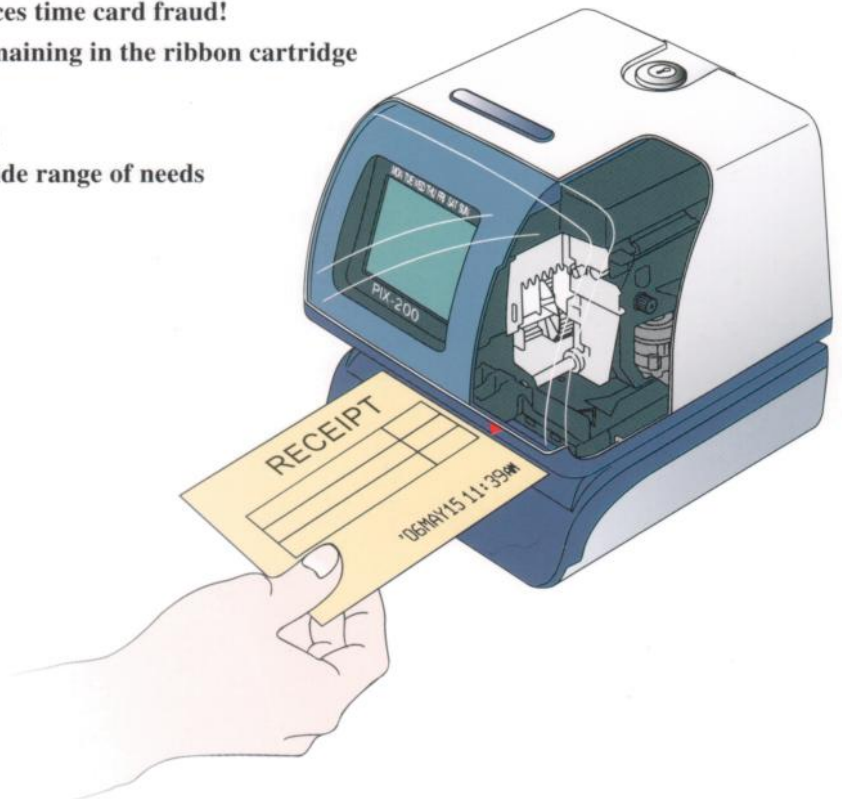

PIX-200

AMANO®

ECONOMICAL TIME RECORDER/STAMP WITH VALUABLE FEATURES AND BENEFITS

KEY FEATURES:

- Automatic Daylight Saving Time Adjustment
- 31 Selectable preset print style: Prints year, month, day, date, hour (AM/PM or 0-23), minutes (regular, 10th, 1/100A, 1/100B(5/100)), seconds, 8-digit number and comments in various order
- 13 Selectable comments: i.e. RCVD, SENT etc. in 6 Languages (Eng, Spa, Germ, Ita, Fre, Por)
- Programmable Customized Comment imprint
- Prints up to eight (8) consecutive numbers with automatic reset function at a specified programmed time

KEY BENEFITS:

- Illuminated Print Window improves efficiency on time card stamping
- Password prevents tampering with settings – reduces time card fraud!
- Ink capacity gauge indicates the amount of ink remaining in the ribbon cartridge
- Easy-to-replace ribbon cartridge saves time
- Wall or desk mount provides for flexible operation
- Programmable print size by mm accommodates wide range of needs

OPTIONAL FEATURES:

- Full Power reserve (72 hours or 400 punches)
- Signal Device, 20 steps a week

PIX-200 SPECIFICATIONS

Printing	Dot matrix printing
Power Supply	100/120/230 VAC 50/60Hz
Operating Conditions	Temperature 14F-113F (-10 to 45°C) Humidity 10% - 90% RH (no condensation)
Dimensions	6.3"(w)x6.4"(h)x6.7"(d) (159(w)x163(h)x171(d) mm)
Clock System	Quartz oscillation system, Accuracy ± 3 seconds per week (77F$\pm$9F) (25 $\pm$ 5°C)
Weight	4.85 lbs. (2.2 kg) (not including optional battery, AC adapter)
Memory Retention	Clock and programming data kept for 3 years without AC power

Specifications and descriptions contained in this catalog may be subject to change without notice.

Distributed by:

AMANO Corporation