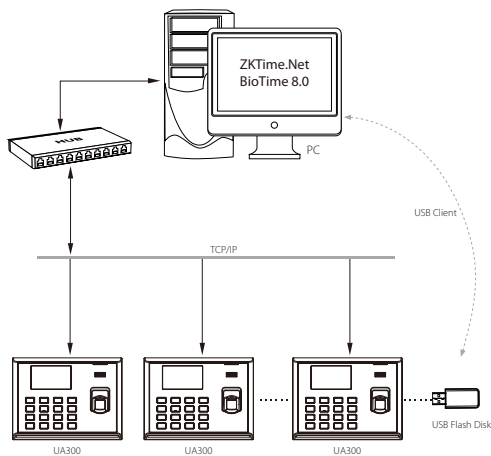

Specifications

Fingerprint Capacity	3,000 (1:N)
Card Capacity	10,000 (Optional)
Record Capacity	100,000
Display	2.8-inch TFT Screen
Communication	TCP/IP, USB-host / Client(Optional)
Standard Functions	Webserver, SMS, Automatic Status Switch, Self-Service Query, Workcode, T9 Input, 14-digit User ID, DST, Schedule Bell
Optional Functions	ID / IC / HID, External Printer and Bell, Photo ID, ADMS
Software	ZKTime.Net, ZKBio Time
Power Supply	DC 5V 0.8A
Verification Speed	≤0.5 sec
Operating Temp.	0 °C- 45 °C
Operating Humidity	20%-80%
Dimension	180 × 135 × 37 mm (Length × Width × Thickness)
Net Weight	0.70 kg

Configuration

What's in the Box

USB Cable

ZKTeco Inc.

ZK Mansion, Wuhe Rd, Gangtou, Bantian, Buji Town,
Longgang District, Shenzhen China 518129
Tel: 86-755-8960 2345/46/47/48
E-mail: sales@zkteco.com
www.zkteco.com

Global Offices:

USA: +1 732-412-6007
EU: +34 916532891
Brazil: +55 31 2515-8326
Thailand: +66-027199154
Mexico: +52-55-52928418

South Africa: +27 12 259 1047
Egypt: +201110444134
Dubai: +971 4 6091 310
India: +91 8123536788
Indonesia: +62 21 2921 8949

Vietnam : +84-0169-5813007
Philippines: +63 9084118832
Russia: +8 915 178-46-81